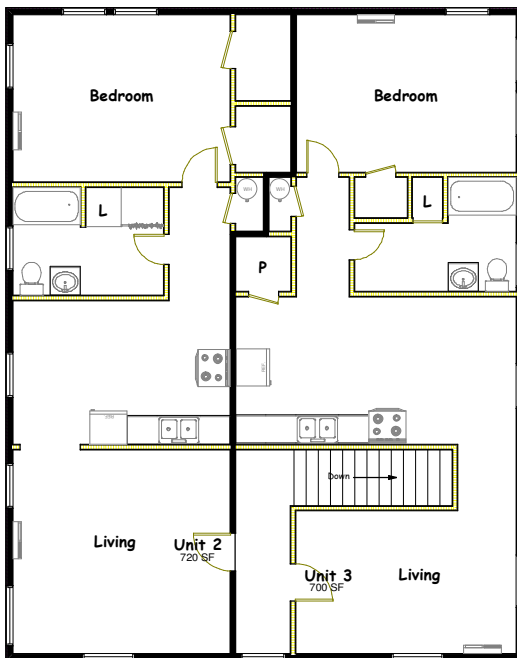

## 137 E. Norwood Court Apartments

2 Buildings, 8 Units  
Estimated Gross Areas

Building 1	Building 2
Floor 1: 1,547 SF	Floor 1: 940 SF
Floor 2: 1,498 SF	Floor 2: 815 SF
Total: 3,045 SF	Total: 1,755 SF

**Charles Volz**  
Real Estate  
(210) 494-7488

Scale: none  
FN: Norwood Ct E 137 Apts  
Last Update: 1/3/13  
Drawn By: CKV

***Bldg 2, Floor 2***

815 SF Rentable

***Bldg 1, Floor 2***

1,420 SF Rentable

***137 E. Norwood Court Apartments***