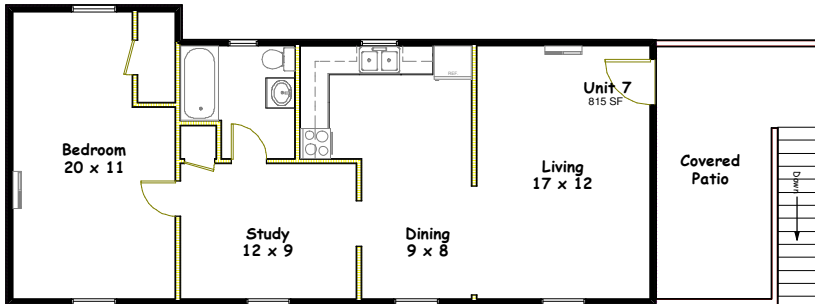

## 137 E. Norwood Court Apartments

2 Buildings, 8 Units  
Estimated Gross Areas

Building 1	Building 2
Floor 1: 1,547 SF	Floor 1: 940 SF
Floor 2: 1,498 SF	Floor 2: 815 SF
Total: 3,045 SF	Total: 1,755 SF

**Charles Volz**  
Real Estate  
(210) 494-7488

Scale: none  
FN: Norwood Ct E 137 Apts  
Last Update: 1/3/13  
Drawn By: CKV

***Bldg 2, Floor 2***

815 SF Rentable

***Bldg 1, Floor 2***

1,420 SF Rentable

***137 E. Norwood Court Apartments***